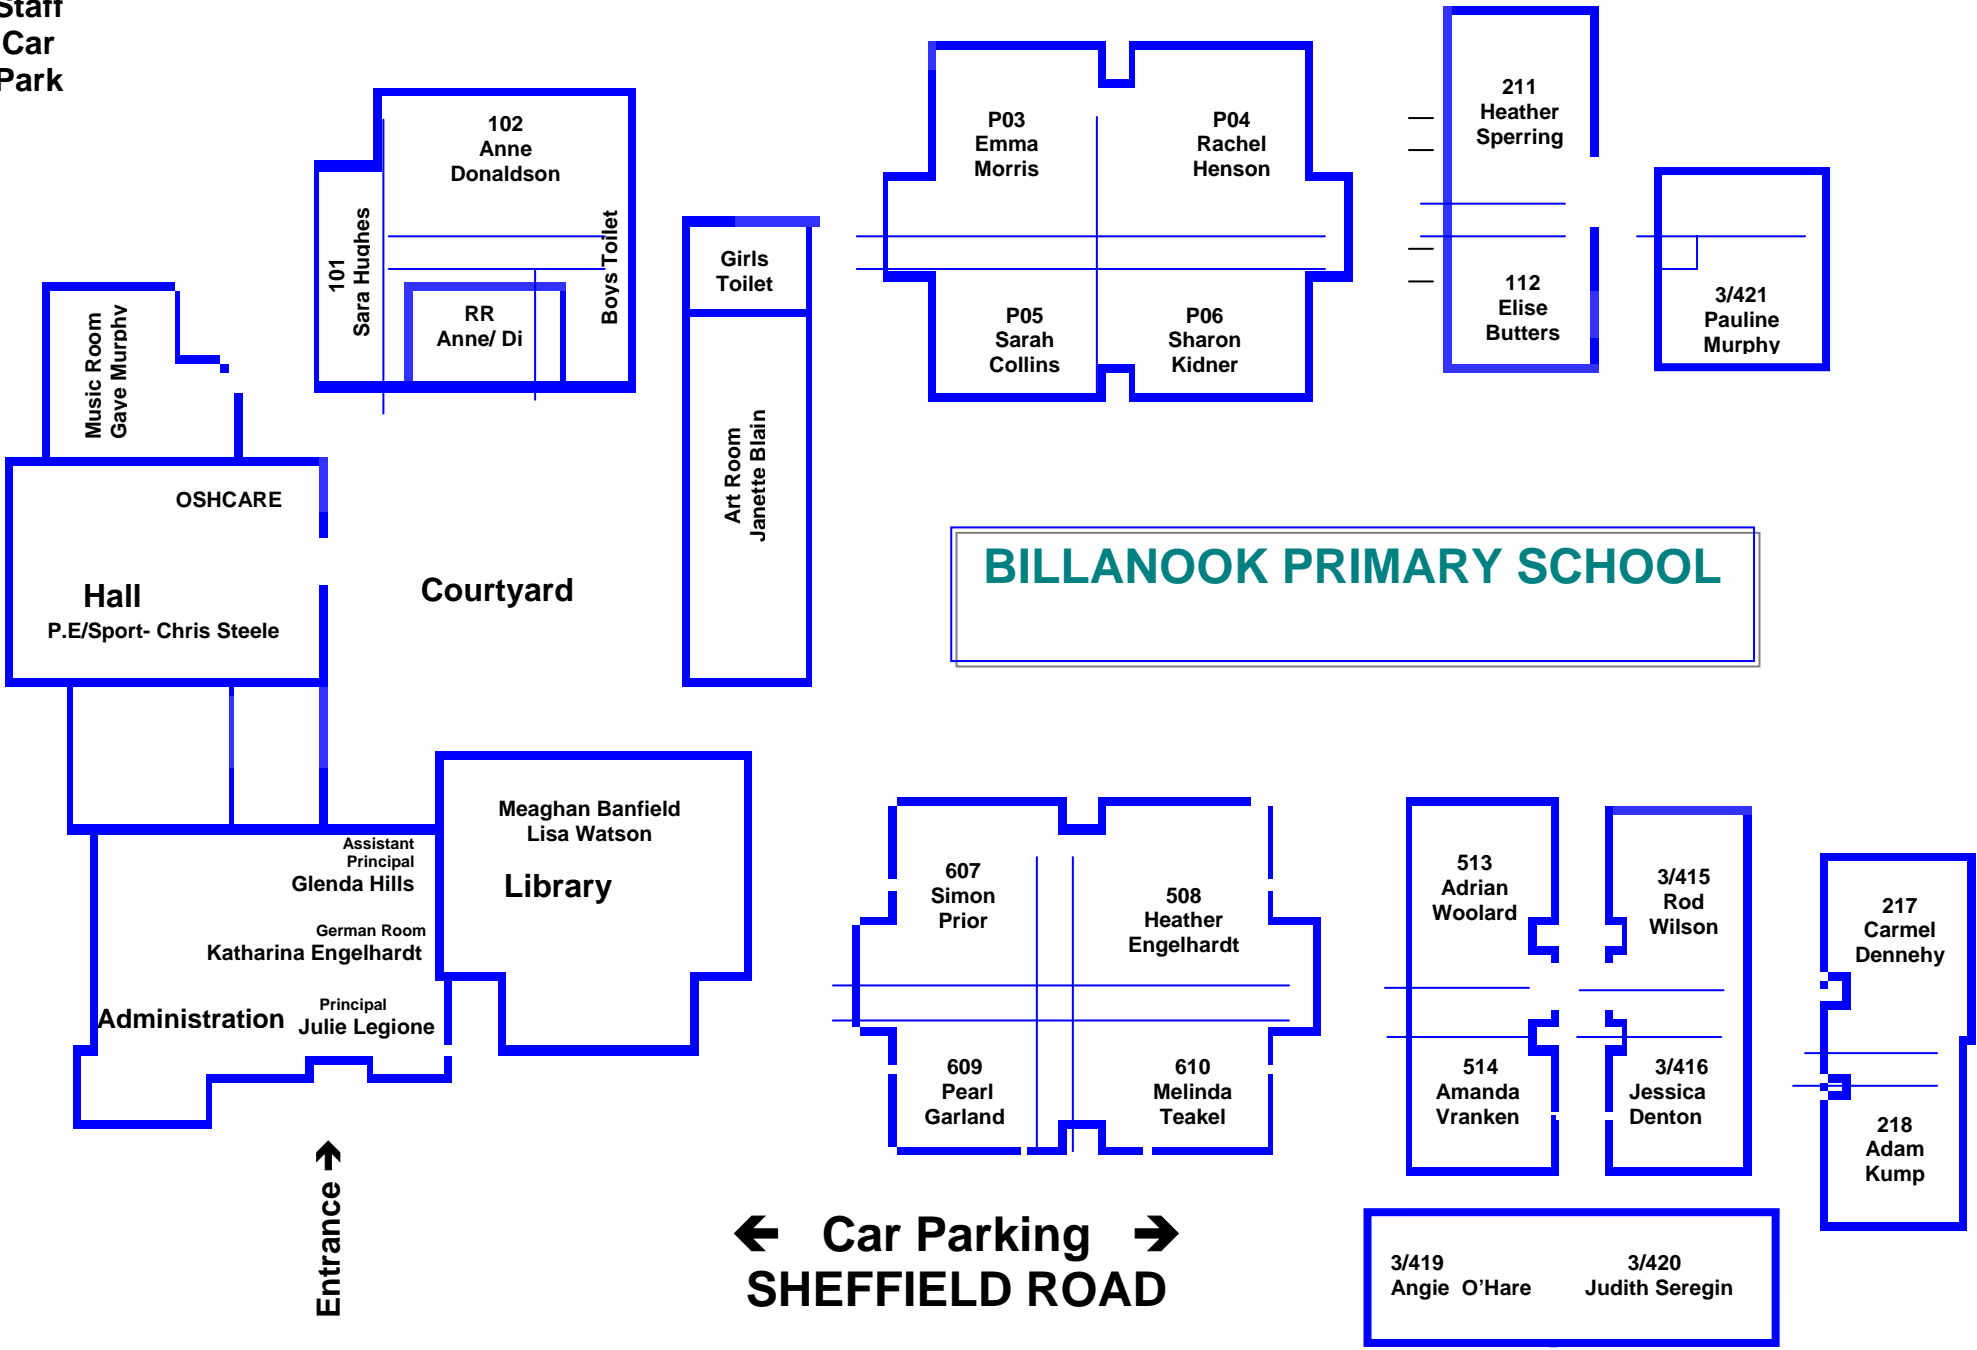

SCHOOL PLAN - 2009

TARUNA RISE

Staff
Car
Park

BILLANOOK PRIMARY SCHOOL

← Car Parking →
SHEFFIELD ROAD

Entrance ↑